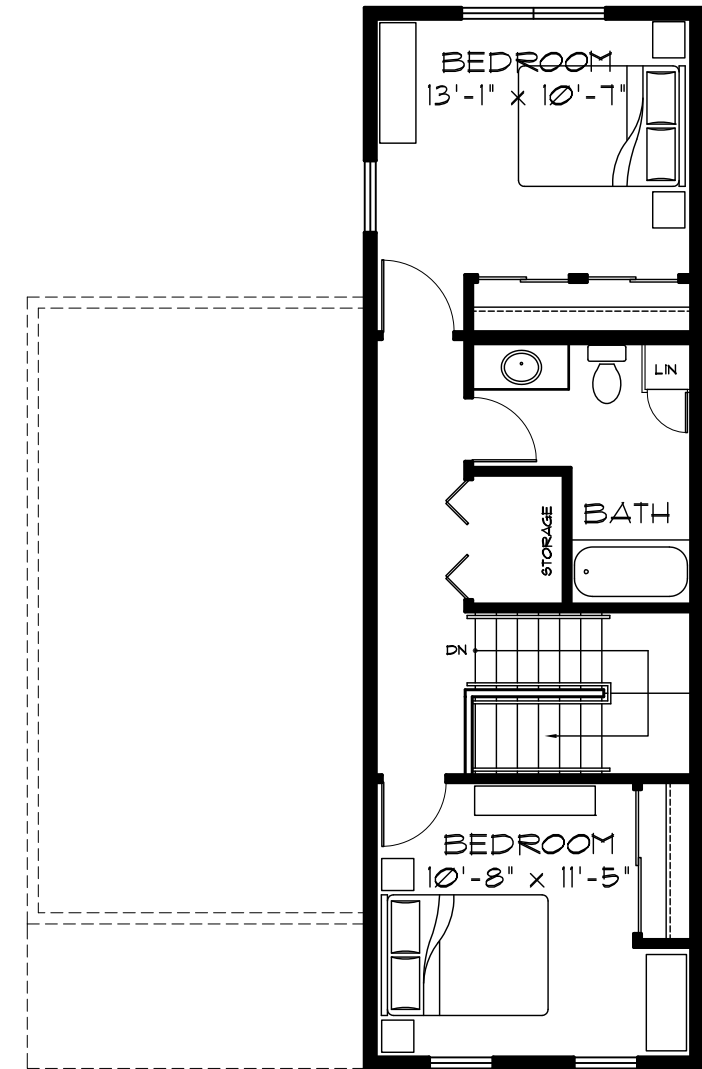

895 SQ FT

616 SQ FT

TWO-STORY UNIT TYPE

MADISON AREA COMMUNITY LAND TRUST

TROY GARDENS  
MADISON WISCONSIN