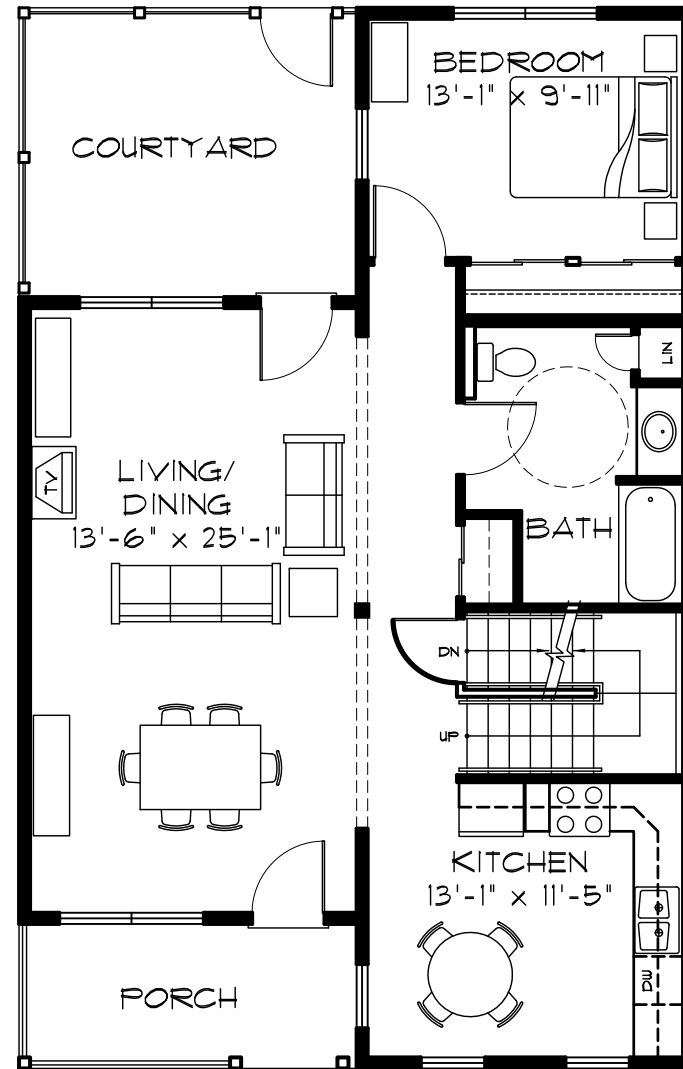

895 SQ FT

616 SQ FT

TWO-STORY UNIT TYPE

MADISON AREA COMMUNITY LAND TRUST

TROY GARDENS  
MADISON WISCONSIN