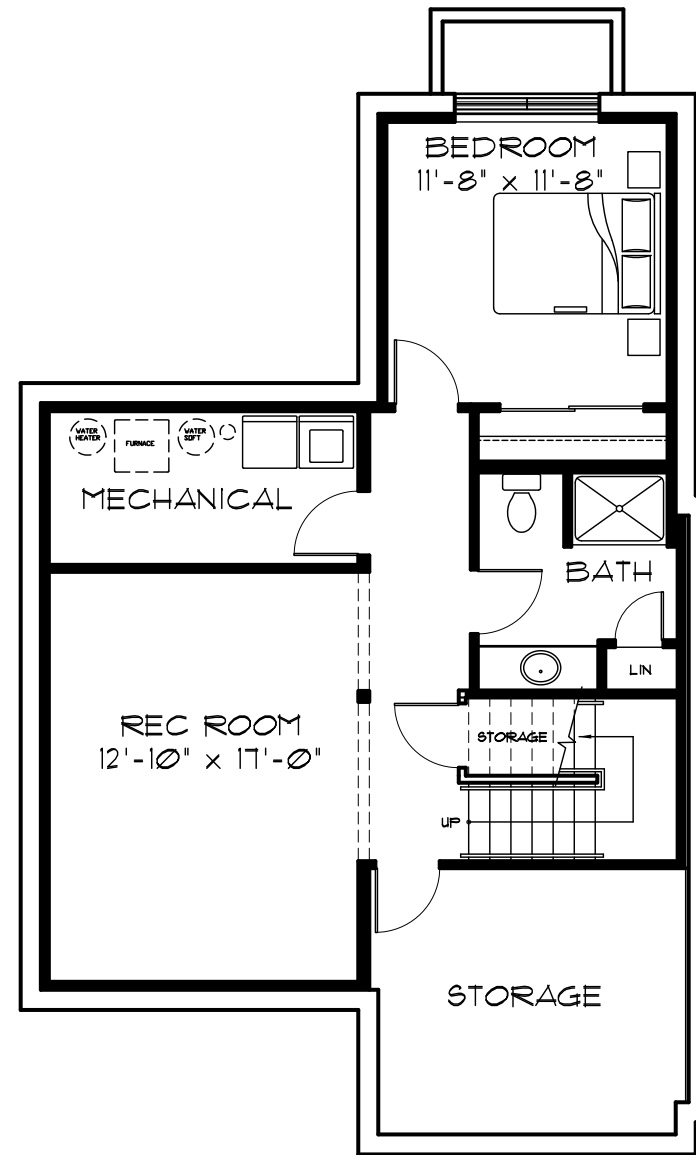

895 SQ FT

616 SQ FT

TWO-STORY UNIT TYPE

MADISON AREA COMMUNITY LAND TRUST

TROY GARDENS  
MADISON WISCONSIN