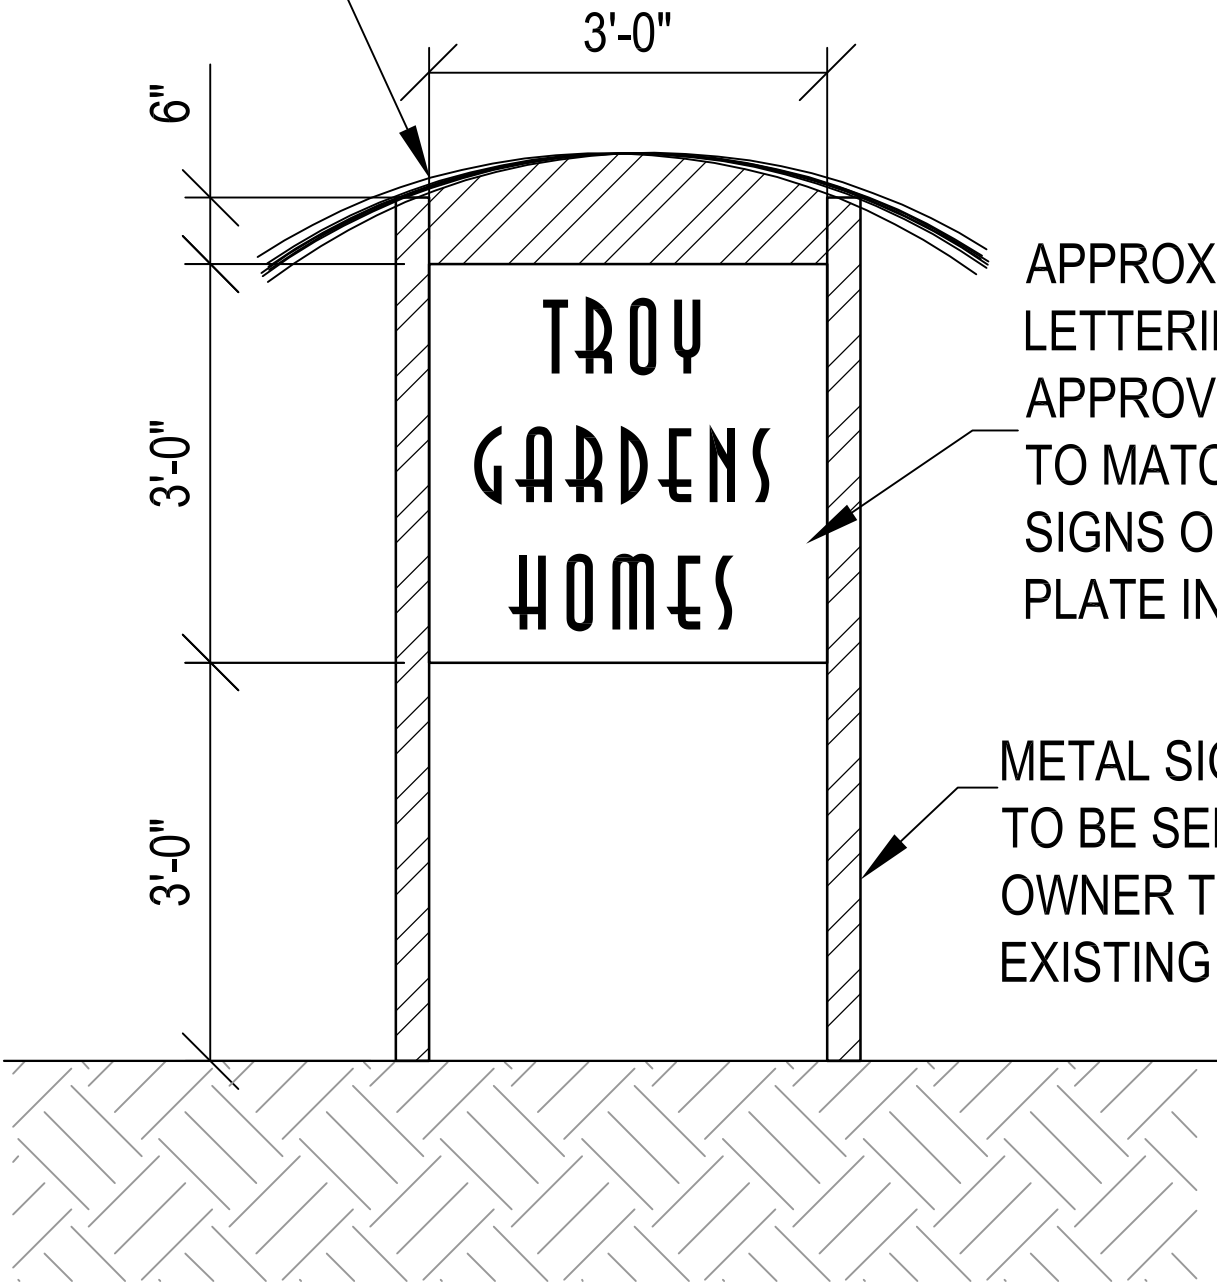

METAL DECORATIVE CANOPY, TO BE
SELECTED BY OWNER TO MATCH
EXISTING SIGNS

APPROXIMATE 9"X4"
LETTERING, FONT TO
APPROVED BY OWNER
TO MATCH EXISTING
SIGNS ON METAL SIGN
PLATE INSERT

METAL SIGN POSTS,
TO BE SELECTED BY
OWNER TO MATCH
EXISTING SIGNS

4
109

ENTRANCE SIGN

NOT TO SCALE